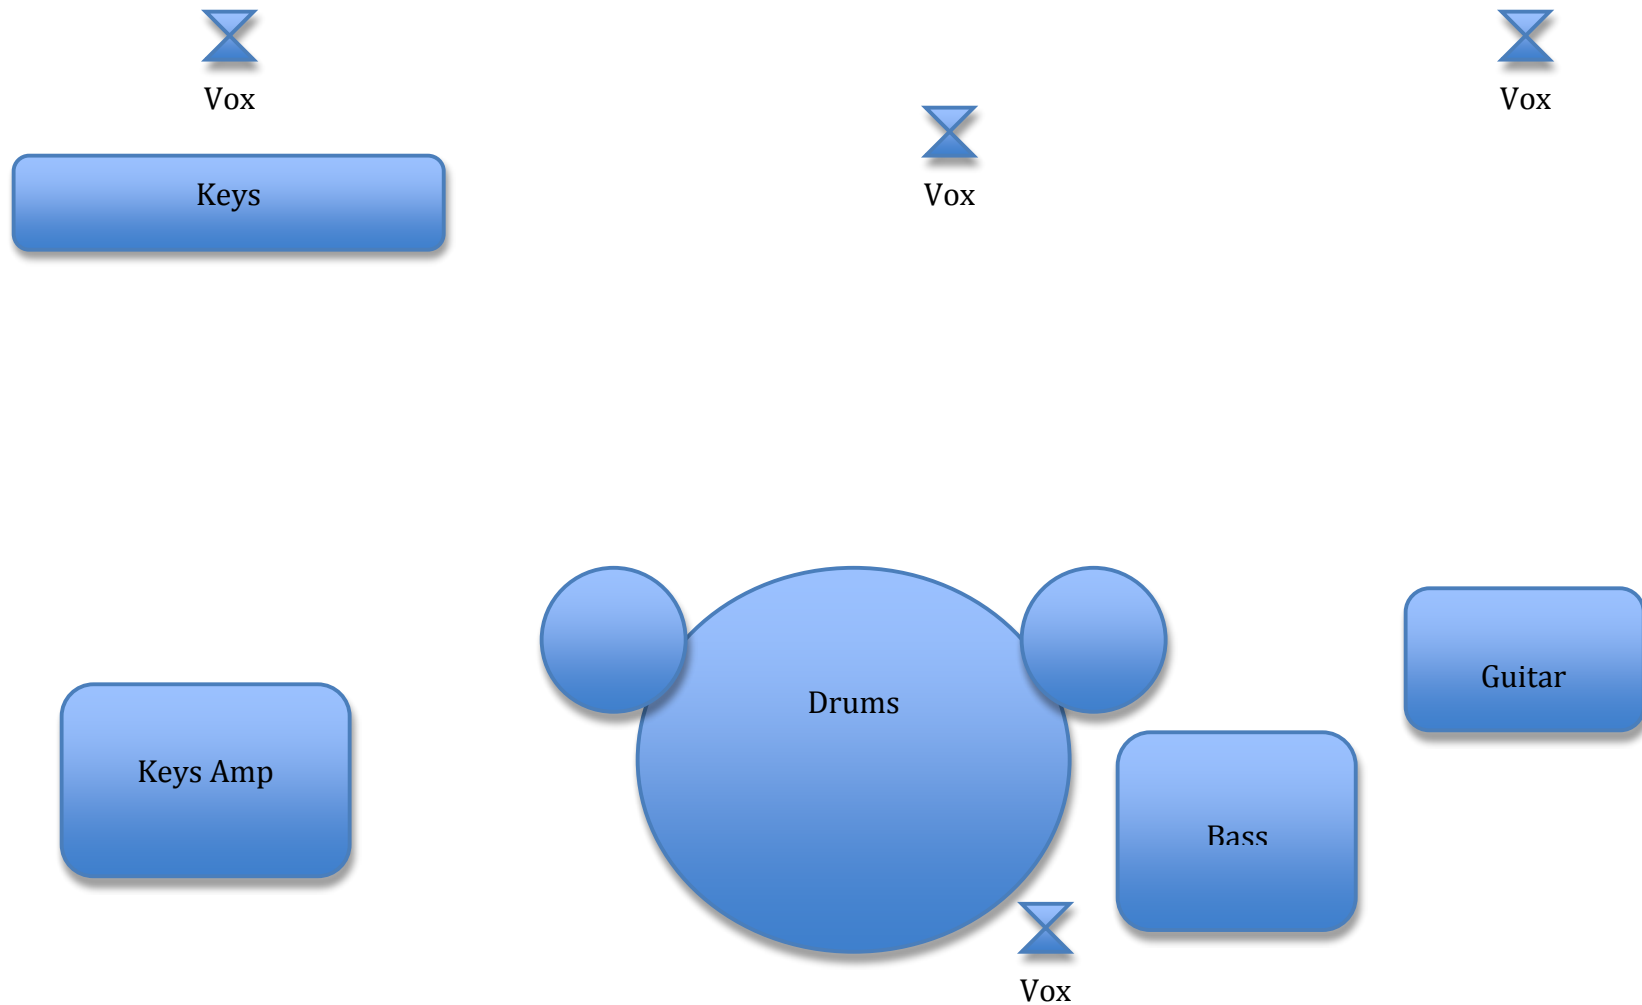

Front of Stage

Email: frank@deltabluesfestival.net

cell: (209) 601-9785

Frankie G & the Conviction

4-piece band. Two main vocals (guitar & keys), other vocals are "back up"
Frankie G contact: 209.601.9785